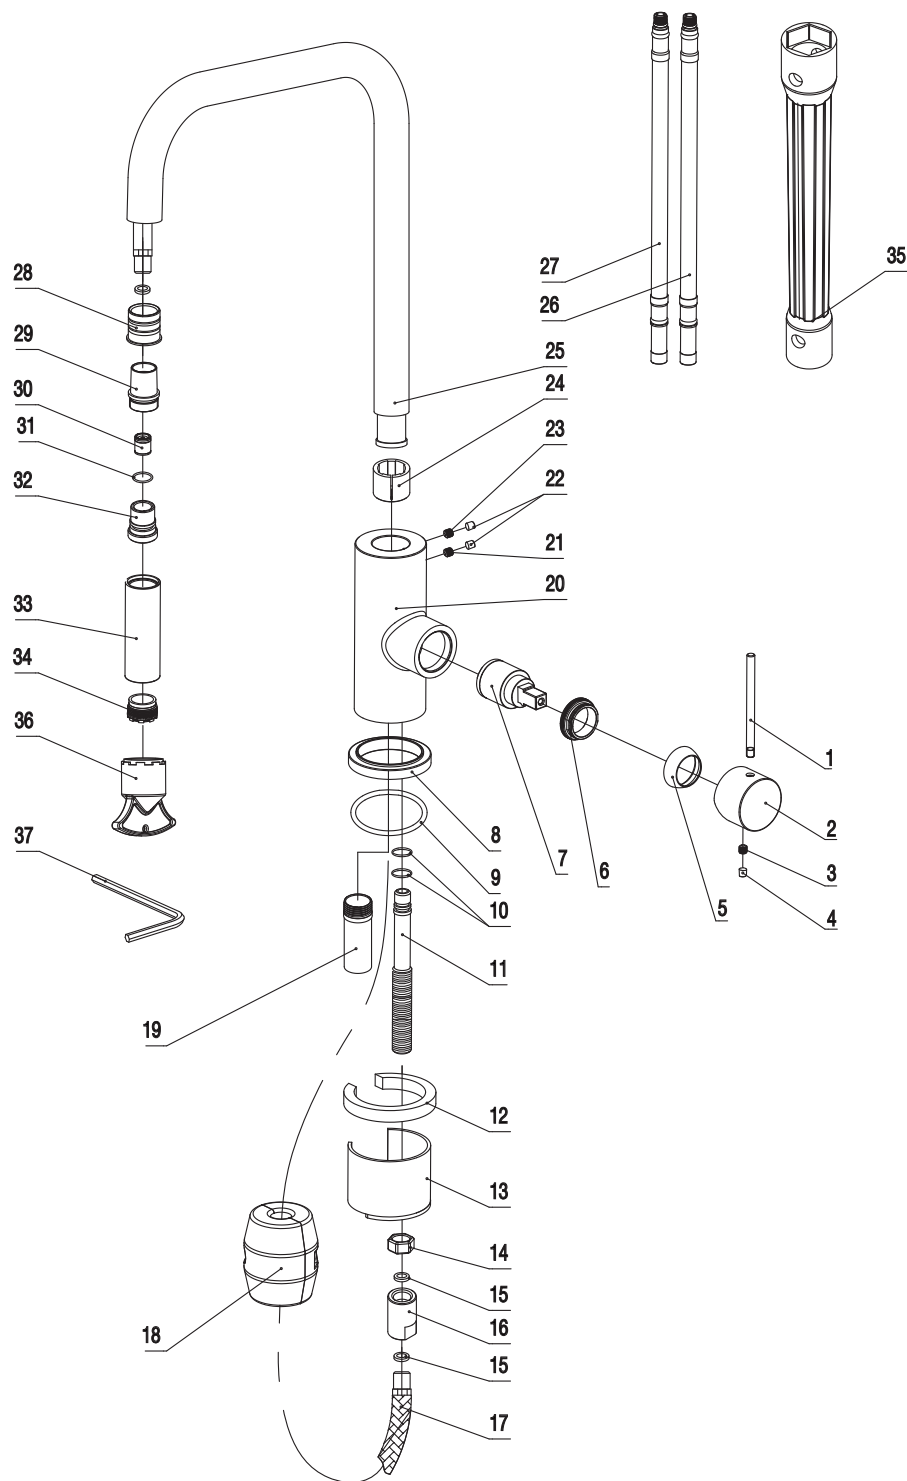

- 1 Handle bar
- 2 Handle base
- 3 Inner hex screw
- 4 Rubber
- 5 Cover ring
- 6 Screw nut
- 7 Cartridge
- 8 Base
- 9 O ring
- 10 O ring
- 11 Outlet connection
- 12 Plastic horseshoe
- 13 Horseshoe
- 14 Hex nut
- 15 Flat rubber gasket
- 16 Connector
- 17 Flexible hose
- 18 Weight
- 19 Sleeve
- 20 Body
- 21 Inner hex screw
- 22 Decoration cover
- 23 Inner hex screw
- 24 Rubber
- 25 Spout
- 26 Flexible hose
- 27 Flexible hose
- 28 Sleeve
- 29 Shower head joint
- 30 Check valve
- 31 O ring
- 32 Inner shower joint
- 33 Shower head cover
- 34 Aerator
- 35 Wrench
- 36 Wrench
- 37 Wrench

# Steel Accent Square Shadow

Art no: 30113 RSK: 8311230

**SCANDTAP®**  
BATHROOM CONCEPTS

Scandtap AB, Olofsdalsvägen 21, 302 41 Halmstad, Sweden  
info@scandtap.com, www.scandtap.com